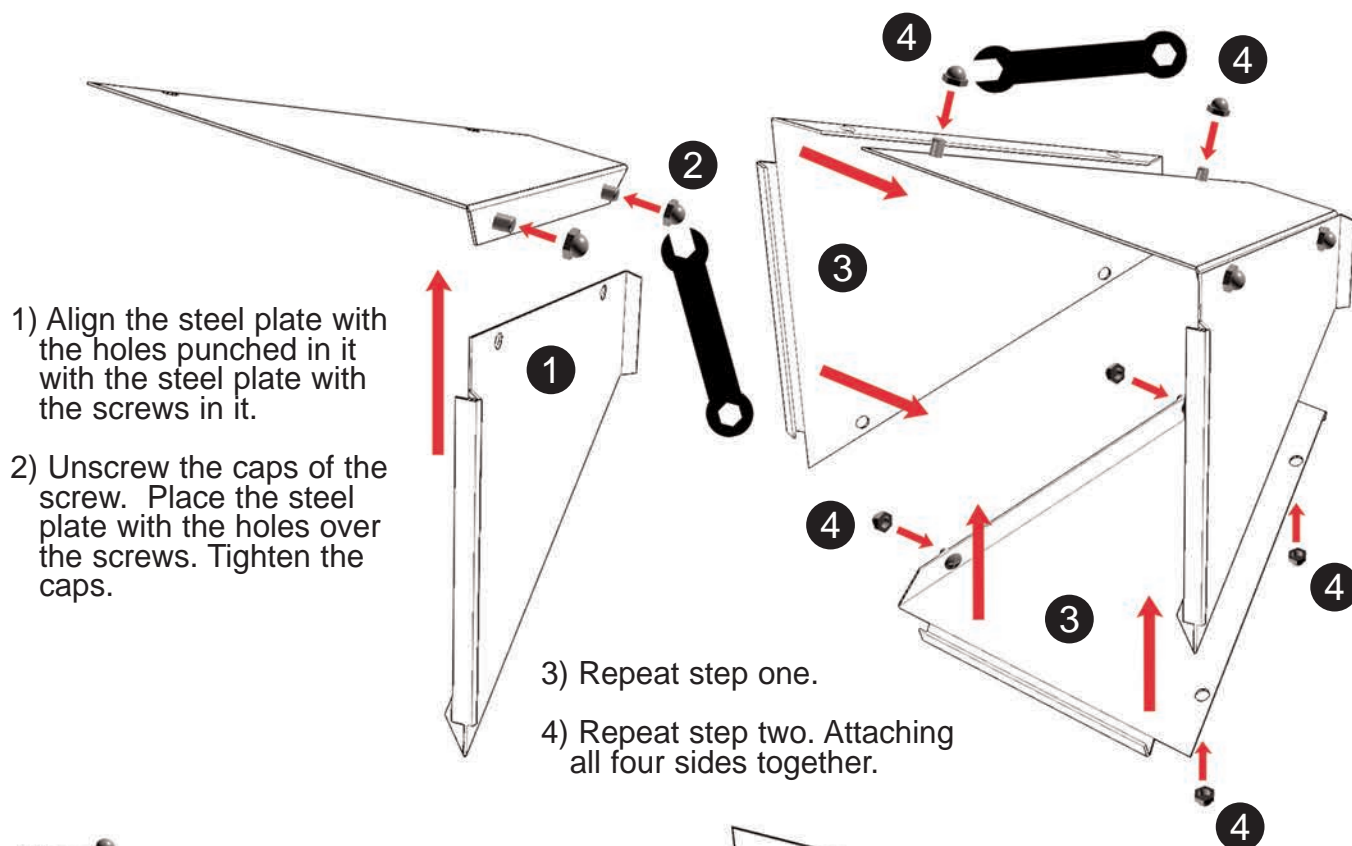

Adult precision airguns

BACKYARD PELLET TRAP

ASSEMBLY INSTRUCTIONS

©2007 GAMO USA Corp. , 39110 SW 47th Ave.
Suite 914., Ft. Lauderdale, FL USA
Printed in China • GIS-49
visit us at www.gamousa.com

-  **WARNING:** THIS PELLET TRAP IS DESIGNED FOR USE WITH LEAD AIRGUN PELLETS ONLY. DO NOT USE BBS. BBS WILL REBOUND AND RICOCHET AND CAN CAUSE PERMANENT INJURY, PARTICULARLY TO THE EYE.
-  **WARNING:** BE SURE THE AREA AROUND THE TARGET IS CLEAR AND SAFE IN CASE THE SHOOTER SHOULD MISS THE TARGET.
-  **WARNING:** ALWAYS WEAR PROTECTIVE SHOOTING GLASSES.
-  **CAUTION:** DO NOT USE WITH TARGET CLOSER THAN FIFTEEN (15) FEET TO THE SHOOTER BECAUSE PELLETS COULD FRAGMENT AND HIT THE SHOOTER.