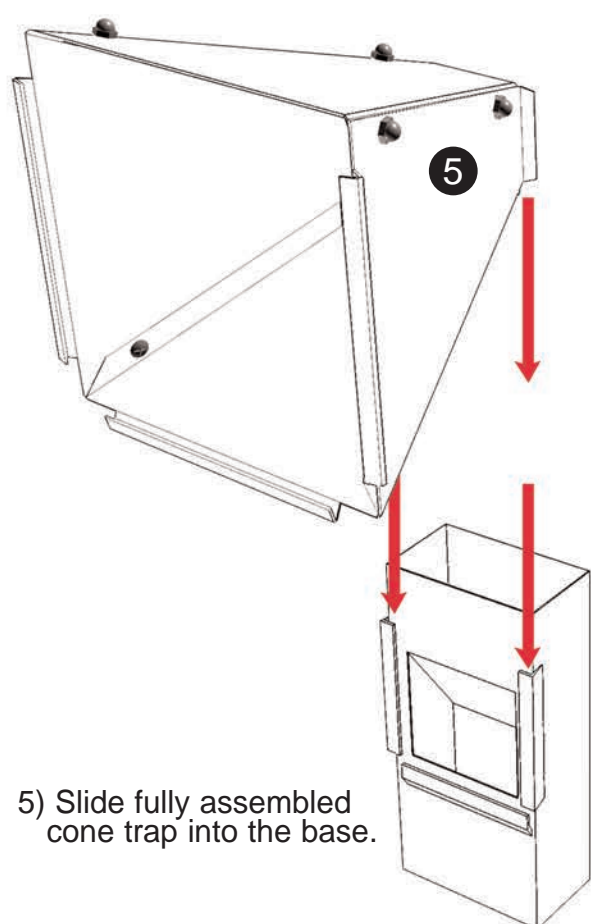

Adult precision airguns

BACKYARD PELLET TRAP

ASSEMBLY INSTRUCTIONS

©2007 GAMO USA Corp. , 39110 SW 47th Ave.
Suite 914., Ft. Lauderdale, FL USA
Printed in China • GIS-49
visit us at www.gamousa.com

-  **WARNING:** THIS PELLET TRAP IS DESIGNED FOR USE WITH LEAD AIRGUN PELLETS ONLY. DO NOT USE BBS. BBS WILL REBOUND AND RICOCHET AND CAN CAUSE PERMANENT INJURY, PARTICULARLY TO THE EYE.
-  **WARNING:** BE SURE THE AREA AROUND THE TARGET IS CLEAR AND SAFE IN CASE THE SHOOTER SHOULD MISS THE TARGET.
-  **WARNING:** ALWAYS WEAR PROTECTIVE SHOOTING GLASSES.
-  **CAUTION:** DO NOT USE WITH TARGET CLOSER THAN FIFTEEN (15) FEET TO THE SHOOTER BECAUSE PELLETS COULD FRAGMENT AND HIT THE SHOOTER.