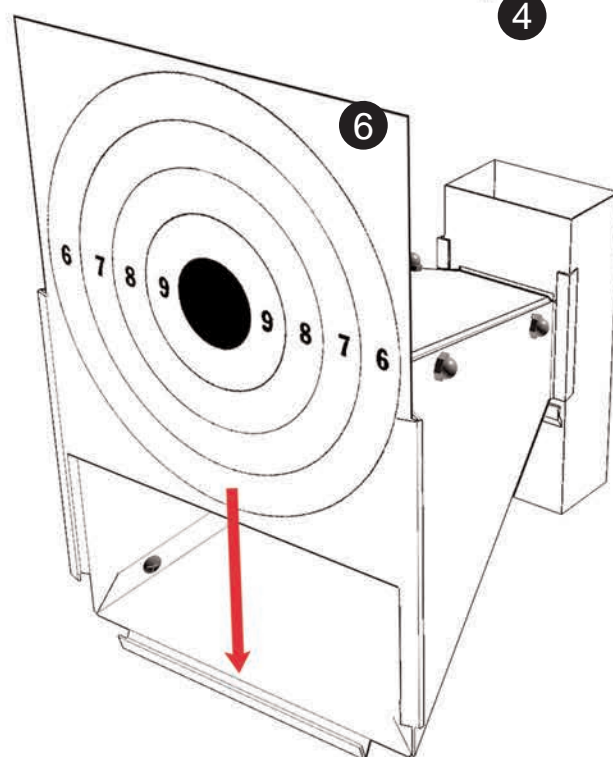

Adult precision airguns

BACKYARD PELLET TRAP

ASSEMBLY INSTRUCTIONS

©2007 GAMO USA Corp. , 39110 SW 47th Ave.
Suite 914., Ft. Lauderdale, FL USA
Printed in China • GIS-49
visit us at www.gamousa.com

-  **WARNING:** THIS PELLET TRAP IS DESIGNED FOR USE WITH LEAD AIRGUN PELLETS ONLY. DO NOT USE BBS. BBS WILL REBOUND AND RICOCHET AND CAN CAUSE PERMANENT INJURY, PARTICULARLY TO THE EYE.
-  **WARNING:** BE SURE THE AREA AROUND THE TARGET IS CLEAR AND SAFE IN CASE THE SHOOTER SHOULD MISS THE TARGET.
-  **WARNING:** ALWAYS WEAR PROTECTIVE SHOOTING GLASSES.
-  **CAUTION:** DO NOT USE WITH TARGET CLOSER THAN FIFTEEN (15) FEET TO THE SHOOTER BECAUSE PELLETS COULD FRAGMENT AND HIT THE SHOOTER.